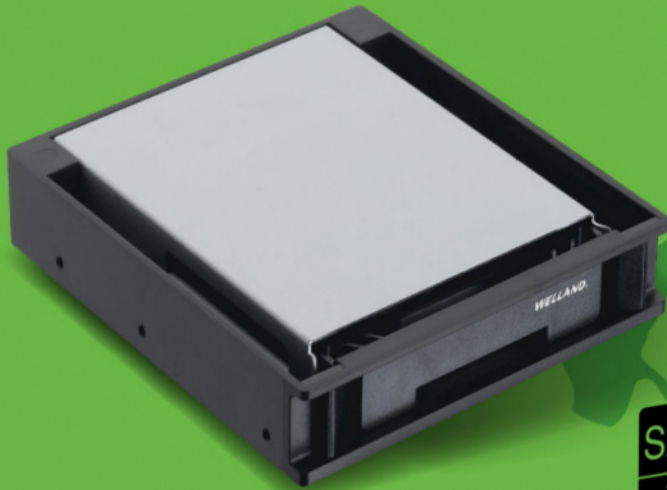

WELLAND®

WELLAND®

WELLAND®

WELLAND
www.welland.com.tw

WELLAND®

WELLAND®

EZSTOR

2.5" SATA / SSD to 3.5" SATA Converter Box

SATA
3Gb/s

9.5-15mm

Tool-Free

Fits standard
3.5" drive bay
of PC systems

Fits external 3.5"
HDD mobile rack

M.2-2280

Fits in with
3.5" Enclosure
with screws

Fits in with 3.5"
Tool-free Enclosure

Application

Fits standard
3.5" drive bay
of PC systems

Fits external 3.5"
HDD mobile rack

ME-235

ME-752H

Fits any 3.5" external enclosures