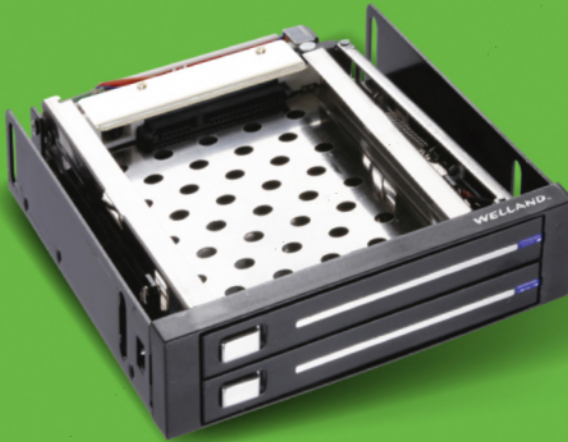

WELLAND®

WELLAND®

WELLAND.
www.welland.com.tw

WELLAND®

WELLAND®

Stainless Construction

Scratch-Proof SATA Connector
Reliable HotSwap Operation

Dual 2.5" Drive
Compliance

EZSTOR

Dual 2.5" SATA Mobile Rack with 3.5" Mount

SATA
3Gb/s

2.5" SATA

Tool-Free