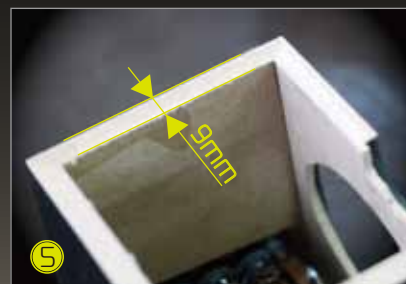

Reinforced 9mm MDF wood box design

All wood enclosure, using 9mm thickness MDF board, which delivers best resonance. Hand-made wood box is crafted with excellent quality and intensity, which presents the best listening experiences.