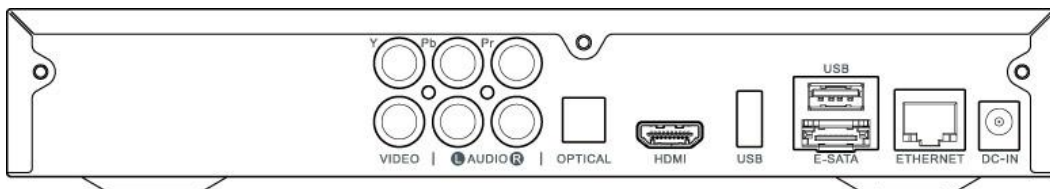

Media Player 0272

Main Features:

- Full HD 1080P
- HDMI, eSATA & USB Support
- Web surfing with wireless* support (Optional)
- Dual core CPU – For the HD images processing
- BT downloading
- Advanced video/audio/image support
- Internet and web function
- USB keyboard & mouse support
- Simultaneously playback of pictures & music
- *Wirelessly streaming of digital media content (*Optional)
- GoTo function support – start watching at any point of the video
- Eco-designed product – power saving
- Dolby & DTS support
- Free HDMI cable

Wireless Web Surfing on Your TV

Professional Graphical User Interface

*The accessories may slightly vary depending upon the country of purchase.

SPECIFICATIONS

Input:

- USB 2.0 x 2 (Keyboard & Mouse Support)
- e-SATA
- LAN