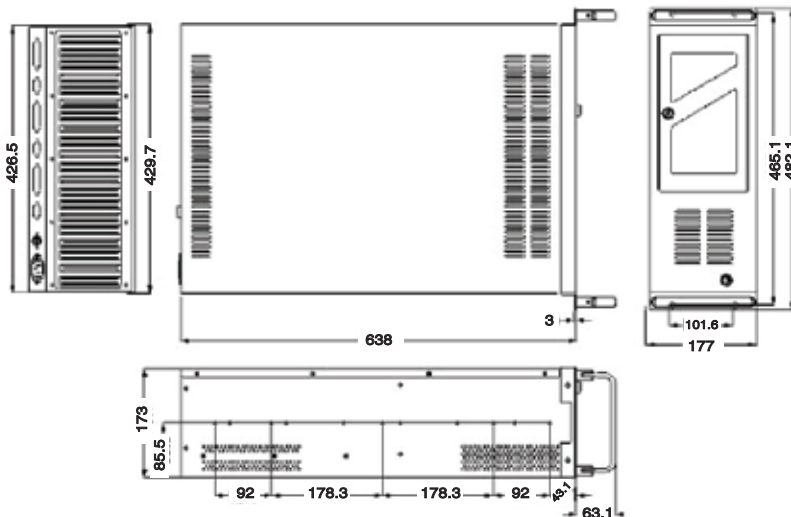

Dimension

Broadrack Inc.

TEL: +886-2-26981666 FAX: +886-2-26981846

E-mail: sales@broadrack.com

10F-7, No.81, Sec. 1, Hsin Tai Wu Rd., HsiChi Dist.,
New Taipei City 221, Taiwan

BROADRACK

Copyright© Broadrack Inc. All Rights Reserved.