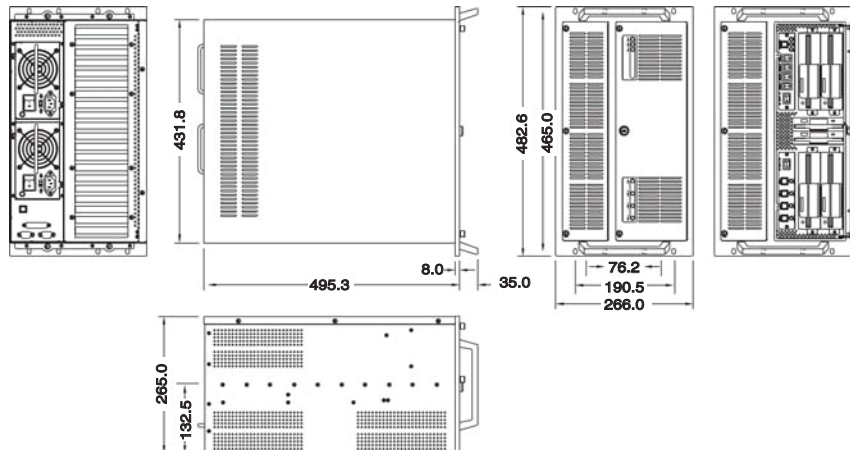

Dimension

Broadrack Inc.

TEL: +886-2-26981666 FAX: +886-2-26981846

E-mail: sales@broadrack.com

10F-7, No.81, Sec. 1, Hsin Tai Wu Rd., HsiChi Dist.,
New Taipei City 221, Taiwan

BROADRACK

Copyright© Broadrack Inc. All Rights Reserved.