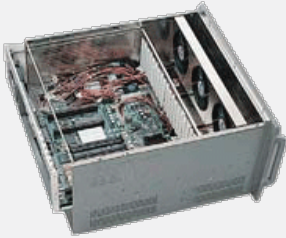

RPC-860

19" 6U Rack-mount CTI Chassis

Detachable card cage

RPC-860 is equipped with a detachable card cage to ease card installation. It is convenient to link the cables between CPU cards and devices.

Replaceable back panel for power supplies

For non-stop operation under CTI systems, its modularized back panel design helps install single or dual PS/2 400W + 400W redundant power supply.

Replaceable back panel for different backplanes or ATX motherboards

By changing the modularized back panel, different 20-slot backplanes or ATX and baby AT motherboards can be installed into RPC-860.

Replaceable function panel

Three modular designed function panels are available for single, dual and quad systems display. Any OEM project is welcome.

Specification

Model Name	RPC-860		
Construction	Heavy duty steel with aluminum front panel		
Drive Housing	A type: 4 x 5.25" + 2 x 3.5" B type: 2 x 5.25" + 6 x 3.5"		
Cooling Fan	3 x 12cm cooling fans		
Air Filter	1 x replaceable filter for board 2 x filter for drives		
Indicators	1 x Power 1 x HDD		
Switches	1 x Reset 1 x Power ON/OFF		
Power Supply	PS/2 PSU or PS/2 type redundant PSU		
Speaker	1 x 8Ω speaker	2 x 8Ω speaker	4 x 8Ω speaker
Switch & LEDs	1 x ON/OFF 1 x Reset 1 x K/B lock 1 x HDD LED	2 x ON/OFF 2 x Reset 2 x K/B lock 2 x HDD LED	2 x ON/OFF 4 x Reset 4 x K/B lock 4 x HDD LED
Dimension (mm)	482 x 495 x 266 (W x D x H)mm		
Weight	24kg		
Color	Black, Beige, Any color		