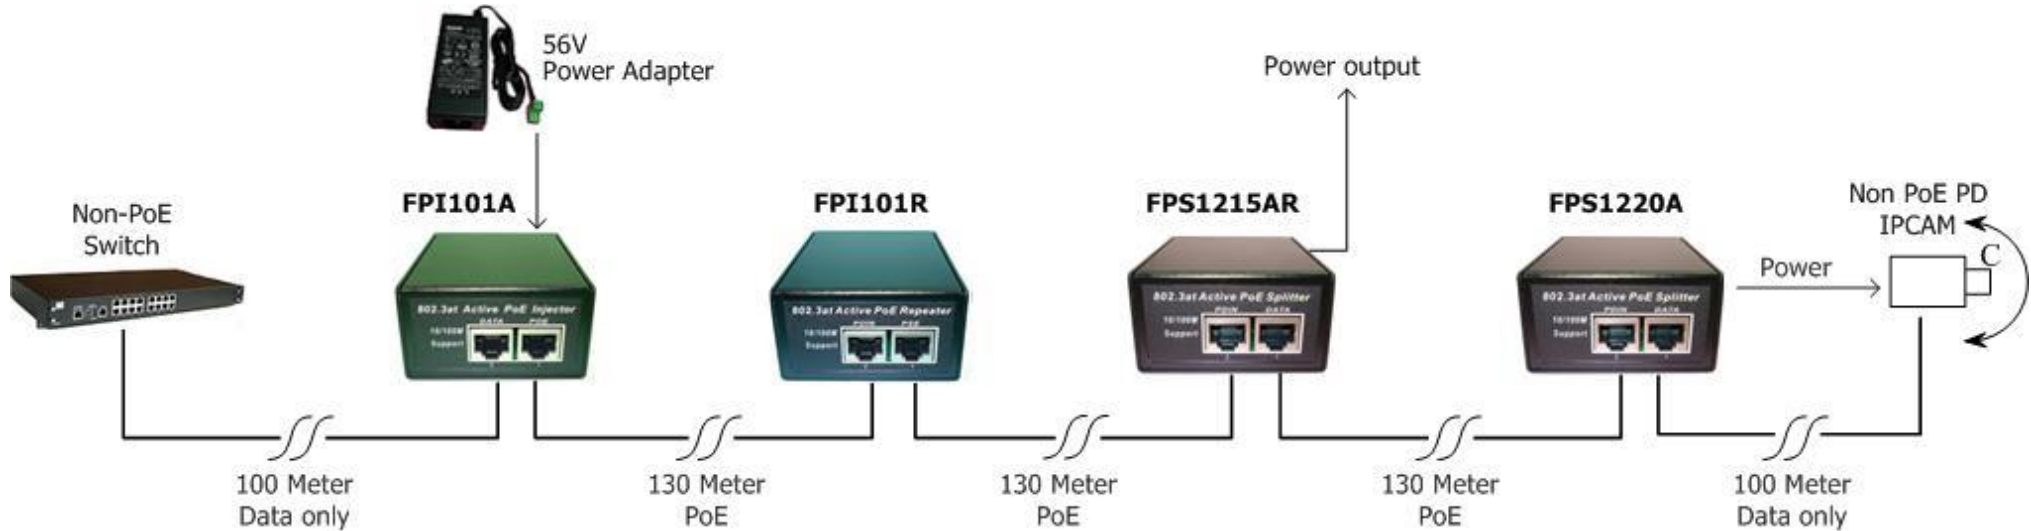

Active PoE environment over 100Meter connection

- ① FPI101A : 10/100M PoE Power Injector
- ② FPI101R : PoE Repeater
- ③ FPS1215AR : PoE Splitter and Repeater
- ④ FPS1220A : PoE Power Splitter

Engineered to Connect