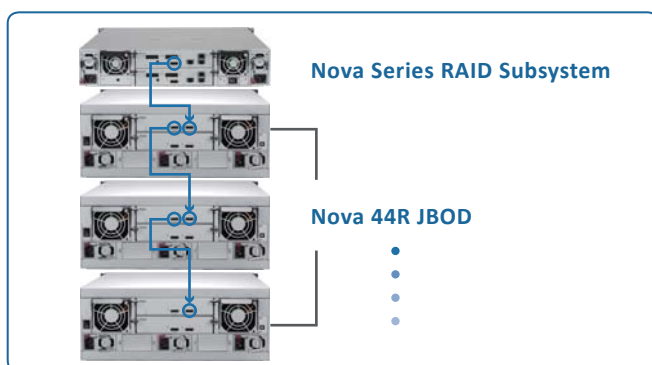

# Nova 34S/R JBOD Subsystem

##### Effective Management

In order to well understand the status, Nova 34S/R, 44S/R provides several LED signal reporting failure status include power supply, fan temperature, HDD and I/O access.

##### Extreme Performance

Up to 6Gbps bandwidth x4 SAS port host-transferring-speed with two up stream host channel and down stream cascading channel which delivers high performance for heavy duty business applications.

##### Cascading Connection

Connecting Nova RAID system, which can cascade up to 7 Nova 34S/R, 44S/R or 120 HDD.