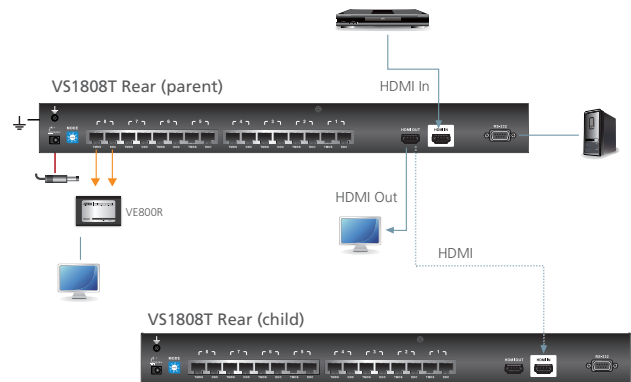

HDMI™

HIGH DEFINITION MULTIMEDIA INTERFACE

Specification

Function		VS1804T	VS1808T	
Connectors	HDMI In	1 x HDMI Type A Female (Black)		
	HDMI Out	Local	1 x HDMI Type A Female (Black)	
	Line Out (Cat 5)	TMD5	4 x RJ-45 Female	8 x RJ-45 Female
		DDC	4 x RJ-45 Female	8 x RJ-45 Female
	RS-232	1 x DB-9 Female (Black)		
Power	1 x DC Jack			
Switches	EDID Mode	1 x 8-Position Switch		
	EDID Learn Mode	1 x Pushbutton		
LEDs	Power	1 (Green)		
	HDMI In	1 (Green)		
	HDMI Out	1 (Green)		
	EDID Learn	1 (Green / Red)		
	Line Out	4 (Green)	8 (Green)	
Video	1080p @ 40m; 1080i @ 60m			
Power Consumption	DC5.3V, 8W	DC5.3V, 13W		
Environment	Operating Temp.	0–50°C		
	Storage Temp.	-20–60°C		
	Humidity	0–80% RH, Non-condensing		
Physical Properties	Housing	Metal		
	Weight	2.10 kg	2.15 kg	
	Dimensions (L x W x H)	43.72 x 15.78 x 4.40 cm