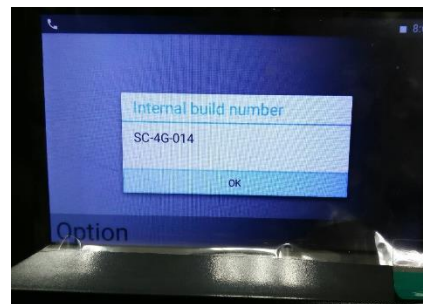

Premium 4G LTE Fixed Wireless Phone

SC-9049-4GP

with Color LCD, Wifi AP Hotspot, AMR-WB, VoLTE

Support the following LTE bands:

4G: LTE FDD band 1, 2, 3, 4, 5, 7, 8, 17, 20 (see the following details)

Band2: 1900, band3: 1800, band4: AWS, band5: 850, band6: 800, band7: 2600, band8: 900, band13: 700U, band20: E800