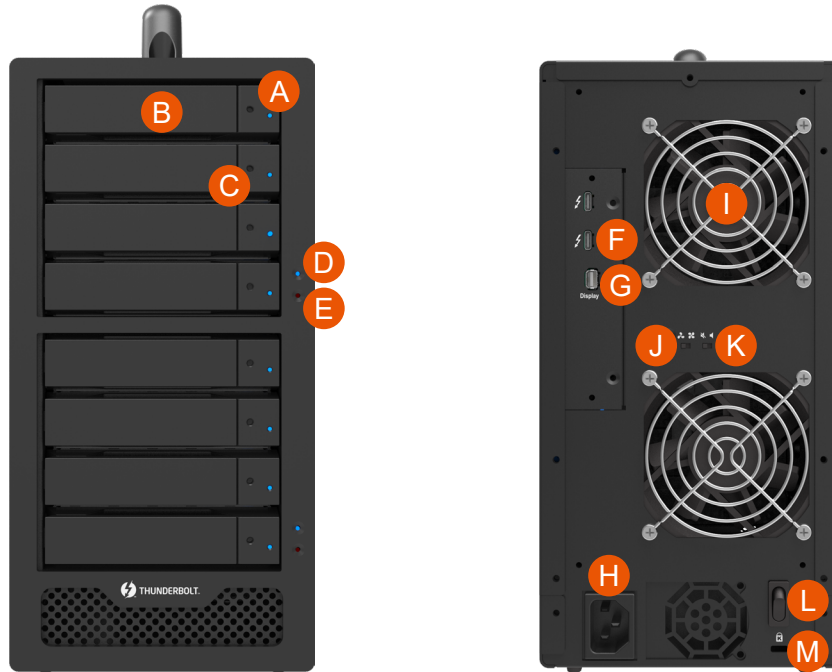

SOHORAID SR8-TB3-B

8-Bay 2.5"/3.5" SAS/SATA III HDD/SSD Hardware RAID Storage

2 Thunderbolt™ 3 ports, 1 Mini DisplayPort, Hot-Swappable Drive

SR8-TB3 is built-in the easy-to-use hardware RAID, and it won't hurt system performance during its REBUILDING WORK completely! It would meet your requirement who always requests for both of system performance and the high memory capacity. SR8-TB3 with RAID 5 feature would be your best cost-effective storage solution at both of data protection and the system performance.

Features

1. Hardware RAID that works seamlessly between Macs and PCs.
2. The SR8-TB3 is equipped with eight configuration modes to suit every need.
 - RAID 0/1/5/6/10/50/60/JBOD.
3. Thunderbolt™ 3 (USB-C) brings you 40Gbps extreme high data transfer speed.
4. SR8-TB3 to support 8 x 3.5" / 2.5" SAS/SATA HDD/SSD.
5. MCU function provides automatic and manual adjustment of FAN.
6. Thunderbolt™ 3 The USB-C that does it all.
 - Support 15W (5V/3A) Power Delivering.
 - Mini DisplayPort connect DVI \ HDMI \ VGA display devices.

A. HDD access light
B. HDD enclosure handle
C. HDD enclosure keyhole
D. Power status light
E. System status light

F. Thunderbolt™ port
G. Mini DisplayPort
H. Power socket
I. Fan
J. Fan speed switch

K. Mute switch
L. Power switch
M. Anti-theft lock