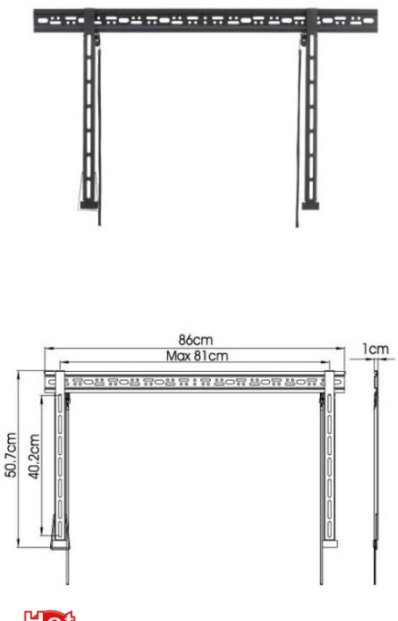

Hot sale

MS-PLAW2000

- TV SIZE 32"-61"
- MAX LOAD CAPACITY:75KGS(165LBS)
- LOW PROFILE ALLOWS TV TO BE MOUNTED JUST 3.7CM (1.45") FROM WALL
- 0° OR 5° TILT

Hot sale

MS-CMW330

- TV SIZE 26"-37"
- MAX LOAD CAPACITY:60KGS (132LBS)
- MOUNTED JUST 6.35CM (2.5") FROM WALL
- ADJUSTABLE TILT UP TO 30°
- VESA COMPATIBLE:50, 75, 100 & 200

LCD WALL MOUNT

Hot sale

MS-CMW814 new

TV SIZE 37"-56"
 MAX LOAD CAPACITY: 50KGS(110LBS)
 MOUNTED JUST 1.4CM (0.55") FROM WALL

Hot sale

MS-CMW854 new

TV SIZE 32"-42"
 MAX LOAD CAPACITY: 50KGS(110LBS)
 MOUNTED JUST 1.4CM (0.55") FROM WALL

Hot sale

MS-PLAW8004 new

TV SIZE 37"-61"
 MAX LOAD CAPACITY: 50KGS(110LBS)
 MOUNTED JUST 1.4CM (0.55") FROM WALL

Hot sale

MS-CMW815 new

TV SIZE 37"-56"
 MAX LOAD CAPACITY: 60KGS(132LBS)
 MOUNTED JUST 1CM (0.4") FROM WALL

Hot sale

MS-CMW855 new

TV SIZE 32"-42"
 MAX LOAD CAPACITY: 60KGS(132LBS)
 MOUNTED JUST 1CM (0.4") FROM WALL

Hot sale

MS-PLAW8005 new

TV SIZE 37"-61"
 MAX LOAD CAPACITY: 70KGS(154LBS)
 MOUNTED JUST 1CM (0.4") FROM WALL