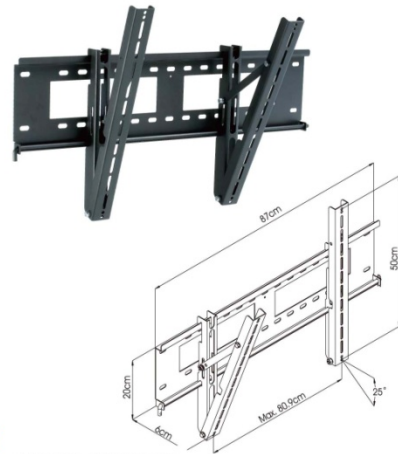

Economical Product

Hot sale

MS-CMW852

- * TV Size 32" -42" LCD
- * Mounted just 1cm from wall
- * Max LOAD Capacity : 60 KGS

Hot sale

MS-PLAW2000

- TV SIZE 32"-61"
- MAX LOAD CAPACITY:75KGS(165LBS)
- ADJUSTABLE TILT UP TO 25°
- LOW PROFILE ALLOWS TV TO BE MOUNTED JUST 6CM (2.36") FROM WALL

Hot sale

MS-PLAW2000

- TV SIZE 32"-61"
- MAX LOAD CAPACITY:75KGS(165LBS)
- LOW PROFILE ALLOWS TV TO BE MOUNTED JUST 3.7CM (1.45") FROM WALL
- 0° OR 5° TILT

Hot sale

MS-CMW330

- TV SIZE 26"-37"
- MAX LOAD CAPACITY:60KGS (132LBS)
- MOUNTED JUST 6.35CM (2.5") FROM WALL
- ADJUSTABLE TILT UP TO 30°
- VESA COMPATIBLE:50, 75, 100 & 200

LCD WALL MOUNT

Hot sale

MS-CMW814 new

TV SIZE 37"-56"
 MAX LOAD CAPACITY: 50KGS(110LBS)
 MOUNTED JUST 1.4CM (0.55") FROM WALL

Hot sale

MS-CMW854 new

TV SIZE 32"-42"
 MAX LOAD CAPACITY: 50KGS(110LBS)
 MOUNTED JUST 1.4CM (0.55") FROM WALL

Hot sale

MS-PLAW8004 new

TV SIZE 37"-61"
 MAX LOAD CAPACITY: 50KGS(110LBS)
 MOUNTED JUST 1.4CM (0.55") FROM WALL

Hot sale

MS-CMW815 new

TV SIZE 37"-56"
 MAX LOAD CAPACITY: 60KGS(132LBS)
 MOUNTED JUST 1CM (0.4") FROM WALL