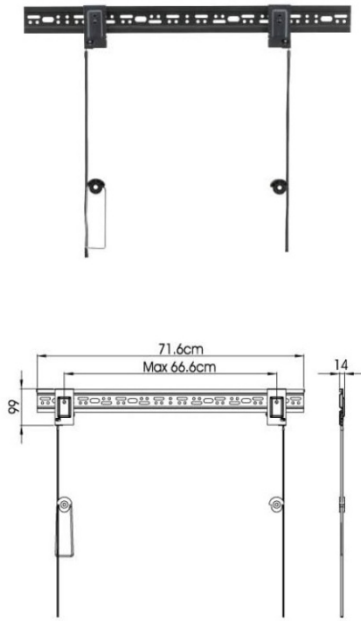

Economical Product

Hot sale

MS-CMW852

- * TV Size 32" -42" LCD
- * Mounted just 1cm from wall
- * Max LOAD Capacity : 60 KGS

Hot sale

MS-PLAW2000

- TV SIZE 32"-61"
- MAX LOAD CAPACITY:75KGS(165LBS)
- ADJUSTABLE TILT UP TO 25°
- LOW PROFILE ALLOWS TV TO BE MOUNTED JUST 6CM (2.36") FROM WALL

Hot sale

MS-PLAW2000

- TV SIZE 32"-61"
- MAX LOAD CAPACITY:75KGS(165LBS)
- LOW PROFILE ALLOWS TV TO BE MOUNTED JUST 3.7CM (1.45") FROM WALL
- 0° OR 5° TILT

Hot sale

MS-CMW330

- TV SIZE 26"-37"
- MAX LOAD CAPACITY:60KGS (132LBS)
- MOUNTED JUST 6.35CM (2.5") FROM WALL
- ADJUSTABLE TILT UP TO 30°
- VESA COMPATIBLE:50, 75, 100 & 200

LCD WALL MOUNT

Hot sale

MS-CMW814 new

TV SIZE 37"-56"
 MAX LOAD CAPACITY: 50KGS(110LBS)
 MOUNTED JUST 1.4CM (0.55") FROM WALL

Hot sale

MS-CMW854 new

TV SIZE 32"-42"
 MAX LOAD CAPACITY: 50KGS(110LBS)
 MOUNTED JUST 1.4CM (0.55") FROM WALL

Hot sale

MS-PLAW8004 new

TV SIZE 37"-61"
 MAX LOAD CAPACITY: 50KGS(110LBS)
 MOUNTED JUST 1.4CM (0.55") FROM WALL

Hot sale

MS-CMW815 new

TV SIZE 37"-56"
 MAX LOAD CAPACITY: 60KGS(132LBS)
 MOUNTED JUST 1CM (0.4") FROM WALL