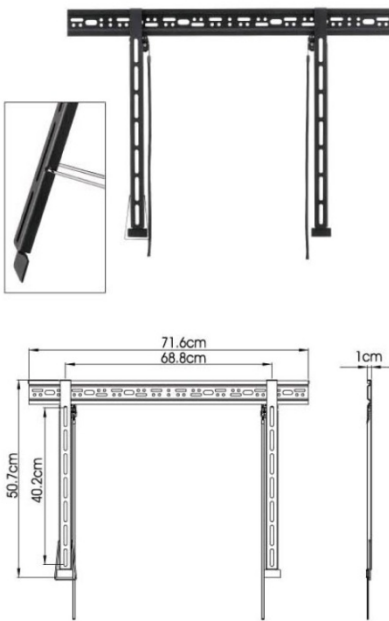

Hot sale

MS-PLAW2000

- TV SIZE 32"-61"
- MAX LOAD CAPACITY:75KGS(165LBS)
- LOW PROFILE ALLOWS TV TO BE MOUNTED JUST 3.7CM (1.45") FROM WALL
- 0° OR 5° TILT

Hot sale

MS-CMW330

- TV SIZE 26"-37"
- MAX LOAD CAPACITY:60KGS (132LBS)
- MOUNTED JUST 6.35CM (2.5") FROM WALL
- ADJUSTABLE TILT UP TO 30°
- VESA COMPATIBLE:50, 75, 100 & 200

LCD WALL MOUNT

Hot sale

MS-CMW814 new

TV SIZE 37"-56"
 MAX LOAD CAPACITY: 50KGS(110LBS)
 MOUNTED JUST 1.4CM (0.55") FROM WALL

Hot sale

MS-CMW854 new

TV SIZE 32"-42"
 MAX LOAD CAPACITY: 50KGS(110LBS)
 MOUNTED JUST 1.4CM (0.55") FROM WALL

Hot sale

MS-PLAW8004 new

TV SIZE 37"-61"
 MAX LOAD CAPACITY: 50KGS(110LBS)
 MOUNTED JUST 1.4CM (0.55") FROM WALL

Hot sale

MS-CMW815 new

TV SIZE 37"-56"
 MAX LOAD CAPACITY: 60KGS(132LBS)
 MOUNTED JUST 1CM (0.4") FROM WALL

Hot sale

MS-CMW855 new

TV SIZE 32"-42"
 MAX LOAD CAPACITY: 60KGS(132LBS)
 MOUNTED JUST 1CM (0.4") FROM WALL

Hot sale

MS-PLAW8005 new

TV SIZE 37"-61"
 MAX LOAD CAPACITY: 70KGS(154LBS)
 MOUNTED JUST 1CM (0.4") FROM WALL