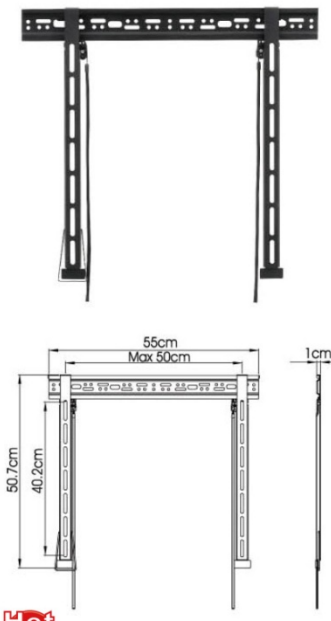

Economical Product

Hot sale

MS-CMW852

- * TV Size 32" -42" LCD
- * Mounted just 1cm from wall
- * Max LOAD Capacity : 60 KGS

Hot sale

MS-PLAW2000

- TV SIZE 32"-61"
- MAX LOAD CAPACITY:75KGS(165LBS)
- ADJUSTABLE TILT UP TO 25°
- LOW PROFILE ALLOWS TV TO BE MOUNTED JUST 6CM (2.36") FROM WALL

Hot sale

MS-PLAW2000

- TV SIZE 32"-61"
- MAX LOAD CAPACITY:75KGS(165LBS)
- LOW PROFILE ALLOWS TV TO BE MOUNTED JUST 3.7CM (1.45") FROM WALL
- 0° OR 5° TILT

Hot sale

MS-CMW330

- TV SIZE 26"-37"
- MAX LOAD CAPACITY:60KGS (132LBS)
- MOUNTED JUST 6.35CM (2.5") FROM WALL
- ADJUSTABLE TILT UP TO 30°
- VESA COMPATIBLE:50, 75, 100 & 200

Hot sale

MS-PLAW8004 new

TV SIZE 37"-61"
 MAX LOAD CAPACITY: 50KGS(110LBS)
 MOUNTED JUST 1.4CM (0.55") FROM WALL

Hot sale

MS-CMW815 new

TV SIZE 37"-56"
 MAX LOAD CAPACITY: 60KGS(132LBS)
 MOUNTED JUST 1CM (0.4") FROM WALL

Hot sale

MS-CMW855 new

TV SIZE 32"-42"
 MAX LOAD CAPACITY: 60KGS(132LBS)
 MOUNTED JUST 1CM (0.4") FROM WALL

Hot sale

MS-PLAW8005 new

TV SIZE 37"-61"
 MAX LOAD CAPACITY: 70KGS(154LBS)
 MOUNTED JUST 1CM (0.4") FROM WALL