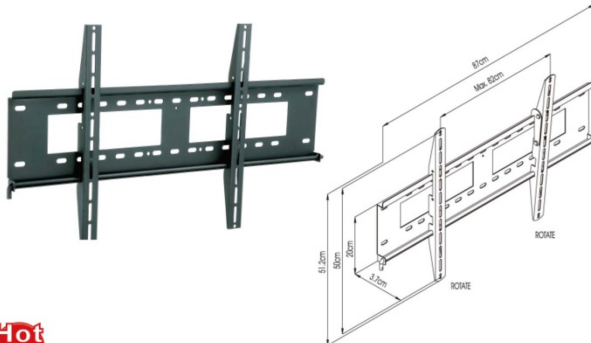

Economical Product

Hot sale

MS-CMW852

- * TV Size 32" -42" LCD
- * Mounted just 1cm from wall
- * Max LOAD Capacity : 60 KGS

Hot sale

MS-PLAW2000

- TV SIZE 32"-61"
- MAX LOAD CAPACITY:75KGS(165LBS)
- ADJUSTABLE TILT UP TO 25°
- LOW PROFILE ALLOWS TV TO BE MOUNTED JUST 6CM (2.36") FROM WALL

Hot sale

MS-PLAW2000

- TV SIZE 32"-61"
- MAX LOAD CAPACITY:75KGS(165LBS)
- LOW PROFILE ALLOWS TV TO BE MOUNTED JUST 3.7CM (1.45") FROM WALL
- 0° OR 5° TILT

Hot sale

MS-CMW330

- TV SIZE 26"-37"
- MAX LOAD CAPACITY:60KGS (132LBS)
- MOUNTED JUST 6.35CM (2.5") FROM WALL
- ADJUSTABLE TILT UP TO 30°
- VESA COMPATIBLE:50, 75, 100 & 200

LCD WALL MOUNT

Hot sale

MS-CMW814 new

TV SIZE 37"-56"
 MAX LOAD CAPACITY: 50KGS(110LBS)
 MOUNTED JUST 1.4CM (0.55") FROM WALL

Hot sale

MS-CMW854 new

TV SIZE 32"-42"
 MAX LOAD CAPACITY: 50KGS(110LBS)
 MOUNTED JUST 1.4CM (0.55") FROM WALL

Hot sale

MS-PLAW8004 new

TV SIZE 37"-61"
 MAX LOAD CAPACITY: 50KGS(110LBS)
 MOUNTED JUST 1.4CM (0.55") FROM WALL

Hot sale

MS-CMW815 new

TV SIZE 37"-56"
 MAX LOAD CAPACITY: 60KGS(132LBS)
 MOUNTED JUST 1CM (0.4") FROM WALL