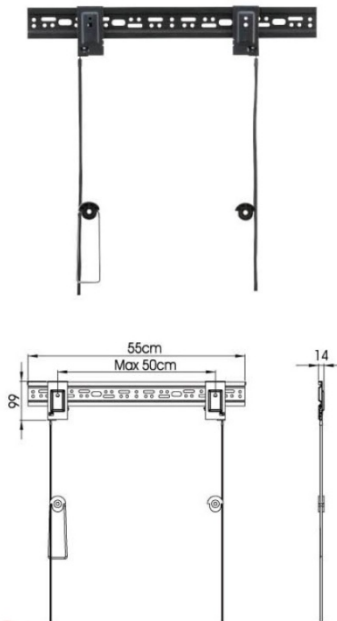

Economical Product

Hot sale

MS-CMW852

- * TV Size 32" -42" LCD
- * Mounted just 1cm from wall
- * Max LOAD Capacity : 60 KGS

Hot sale

MS-PLAW2000

- TV SIZE 32"-61"
- MAX LOAD CAPACITY:75KGS(165LBS)
- ADJUSTABLE TILT UP TO 25°
- LOW PROFILE ALLOWS TV TO BE MOUNTED JUST 6CM (2.36") FROM WALL

Hot sale

MS-PLAW2000

- TV SIZE 32"-61"
- MAX LOAD CAPACITY:75KGS(165LBS)
- LOW PROFILE ALLOWS TV TO BE MOUNTED JUST 3.7CM (1.45") FROM WALL
- 0° OR 5° TILT

Hot sale

MS-CMW330

- TV SIZE 26"-37"
- MAX LOAD CAPACITY:60KGS (132LBS)
- MOUNTED JUST 6.35CM (2.5") FROM WALL
- ADJUSTABLE TILT UP TO 30°
- VESA COMPATIBLE:50, 75, 100 & 200

LCD WALL MOUNT

Hot sale

MS-CMW814 new

TV SIZE 37"-56"
 MAX LOAD CAPACITY: 50KGS(110LBS)
 MOUNTED JUST 1.4CM (0.55") FROM WALL

Hot sale

MS-CMW854 new

TV SIZE 32"-42"
 MAX LOAD CAPACITY: 50KGS(110LBS)
 MOUNTED JUST 1.4CM (0.55") FROM WALL

Hot sale

MS-PLAW8004 new

TV SIZE 37"-61"
 MAX LOAD CAPACITY: 50KGS(110LBS)
 MOUNTED JUST 1.4CM (0.55") FROM WALL

Hot sale

MS-CMW815 new

TV SIZE 37"-56"
 MAX LOAD CAPACITY: 60KGS(132LBS)
 MOUNTED JUST 1CM (0.4") FROM WALL