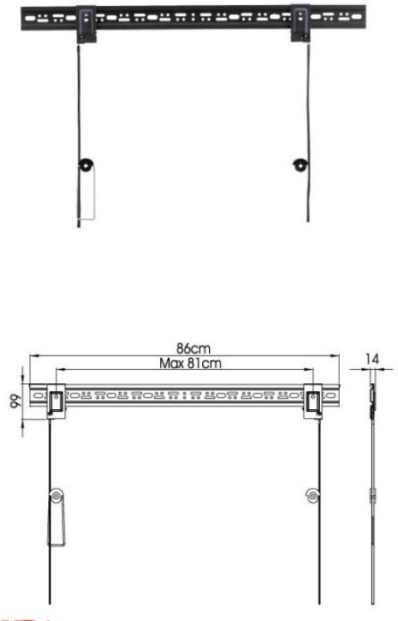

Hot sale

MS-PLAW2000

- TV SIZE 32"-61"
- MAX LOAD CAPACITY:75KGS(165LBS)
- LOW PROFILE ALLOWS TV TO BE MOUNTED JUST 3.7CM (1.45") FROM WALL
- 0° OR 5° TILT

Hot sale

MS-CMW330

- TV SIZE 26"-37"
- MAX LOAD CAPACITY:60KGS (132LBS)
- MOUNTED JUST 6.35CM (2.5") FROM WALL
- ADJUSTABLE TILT UP TO 30°
- VESA COMPATIBLE:50, 75, 100 & 200

LCD WALL MOUNT

Hot sale

MS-CMW814 new

TV SIZE 37"-56"
 MAX LOAD CAPACITY: 50KGS(110LBS)
 MOUNTED JUST 1.4CM (0.55") FROM WALL

Hot sale

MS-CMW854 new

TV SIZE 32"-42"
 MAX LOAD CAPACITY: 50KGS(110LBS)
 MOUNTED JUST 1.4CM (0.55") FROM WALL

Hot sale

MS-PLAW8004 new

TV SIZE 37"-61"
 MAX LOAD CAPACITY: 50KGS(110LBS)
 MOUNTED JUST 1.4CM (0.55") FROM WALL

Hot sale

MS-CMW815 new

TV SIZE 37"-56"
 MAX LOAD CAPACITY: 60KGS(132LBS)
 MOUNTED JUST 1CM (0.4") FROM WALL

Hot sale

MS-CMW855 new

TV SIZE 32"-42"
 MAX LOAD CAPACITY: 60KGS(132LBS)
 MOUNTED JUST 1CM (0.4") FROM WALL

Hot sale

MS-PLAW8005 new

TV SIZE 37"-61"
 MAX LOAD CAPACITY: 70KGS(154LBS)
 MOUNTED JUST 1CM (0.4") FROM WALL