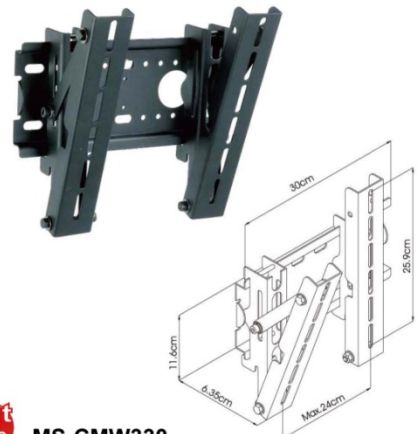

Economical Product

Hot sale

MS-CMW852

- * TV Size 32" -42" LCD
- * Mounted just 1cm from wall
- * Max LOAD Capacity : 60 KGS

Hot sale

MS-PLAW2000

- TV SIZE 32"-61"
- MAX LOAD CAPACITY:75KGS(165LBS)
- ADJUSTABLE TILT UP TO 25°
- LOW PROFILE ALLOWS TV TO BE MOUNTED JUST 6CM (2.36") FROM WALL

Hot sale

MS-PLAW2000

- TV SIZE 32"-61"
- MAX LOAD CAPACITY:75KGS(165LBS)
- LOW PROFILE ALLOWS TV TO BE MOUNTED JUST 3.7CM (1.45") FROM WALL
- 0° OR 5° TILT

Hot sale

MS-CMW330

- TV SIZE 26"-37"
- MAX LOAD CAPACITY:60KGS (132LBS)
- MOUNTED JUST 6.35CM (2.5") FROM WALL
- ADJUSTABLE TILT UP TO 30°
- VESA COMPATIBLE:50, 75, 100 & 200

LCD WALL MOUNT

Hot sale

MS-CMW814 new

TV SIZE 37"-56"
 MAX LOAD CAPACITY: 50KGS(110LBS)
 MOUNTED JUST 1.4CM (0.55") FROM WALL

Hot sale

MS-CMW854 new

TV SIZE 32"-42"
 MAX LOAD CAPACITY: 50KGS(110LBS)
 MOUNTED JUST 1.4CM (0.55") FROM WALL

Hot sale

MS-PLAW8004 new

TV SIZE 37"-61"
 MAX LOAD CAPACITY: 50KGS(110LBS)
 MOUNTED JUST 1.4CM (0.55") FROM WALL

Hot sale

MS-CMW815 new

TV SIZE 37"-56"
 MAX LOAD CAPACITY: 60KGS(132LBS)
 MOUNTED JUST 1CM (0.4") FROM WALL