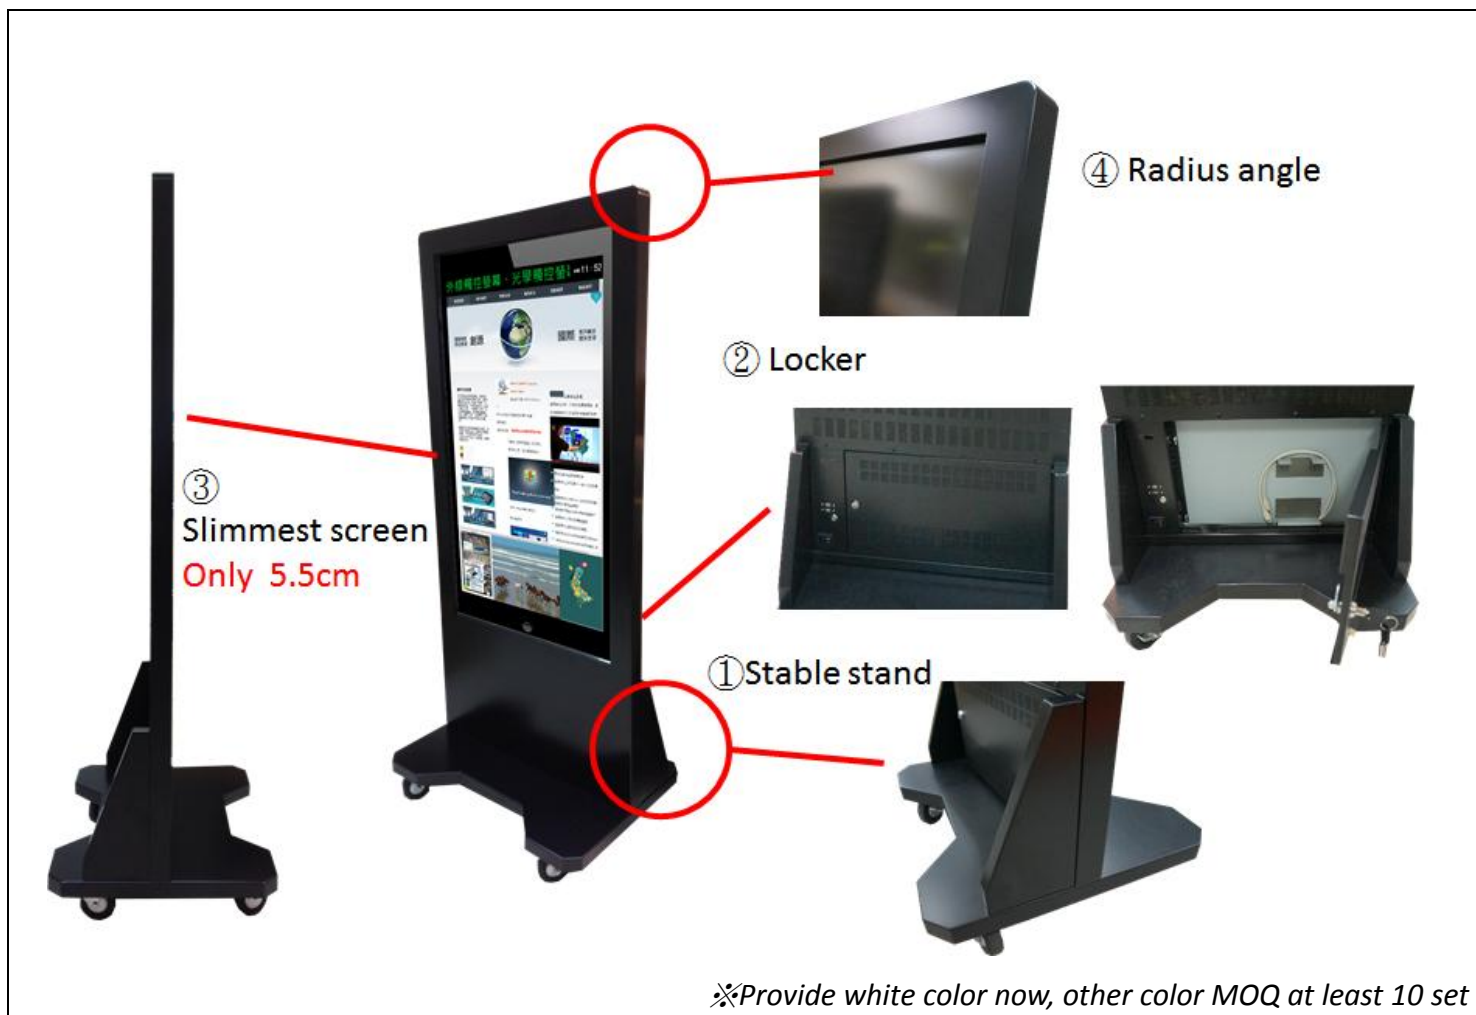

43"/55"/65"/70" Portrait Multi-touch LED Signage Display

※Provide white color now, other color MOQ at least 10 set

Specification

Model No.	43KIOSK	55KIOSK	65KIOSK	70KIOSK
Size	43 inch LED	55 inch LED	65 inch LED	70 inch LED
Dimension (H)*(W)*(V)	1902*663*55 mm Bottom: 600mm	1902*810*55mm Bottom: 600mm	1961*947*55mm Bottom: 600mm	1961*982*55mm Bottom: 600mm
Display Area (W)x(H)	947* 535mm	1212.2*681.2mm	1435*811mm	1545 * 874 mm
Viewing angle	178 / 178			
Contrast	4000:1			
Resolution	1920 * 1080 (HD)			
Pixel	0.248 x 0.248 mm			
Response time	6ms			6.5ms
Brightness	450cd/m2	450cd/m2	350cd/m2	350 cd/m2
Power Input	AC100~240V 50/60Hz			
Power consumption	<68W	<88W	<150W	<200W
Speaker	15W * 15W			
Input connector	VGA x1、Audio in*1, HDMI x 4、DVI x 1,DP*1, USB(media player) x 1, USB (touch) x 1, YPbPr*1, AV terminal*1, RS232*1, SPDIF*1			
Media support form	MP4, MP3, JPEG, AAC, BMP, MOV, WMA, PNG, MPEG2, MPEG1, M4A			
Screen control	Remote control & OSD			
Tempered glass	4mm			
Touch driver	USB Plug & Play			
Touch resolution	32767 * 32767			

Touch point	Plug & Play 10 points touch, no need driver			
Touch speed	>100 frame / sec			
Operation System	Windows 7, XP, 8, 10, Android and Mac			
Net Weight	81kg	98kg	113.2kg	120kg

Option

IPC

Intel i5,4G Memory, 128SSD,
 RS-232 *2, HDMI, DVI, LAN x 2,
 USB x 2, USB 3.0 x2 Audio out x 1,
 MIC x 1

※Build-in Win10 OS

Android Mini PC Box

CPU: 1.5GHz Max
 Support UHD 3840x2160 video recording
 Memory: 2GB
 HDD: 16GB EMMC
 Android OS: Version 5.1