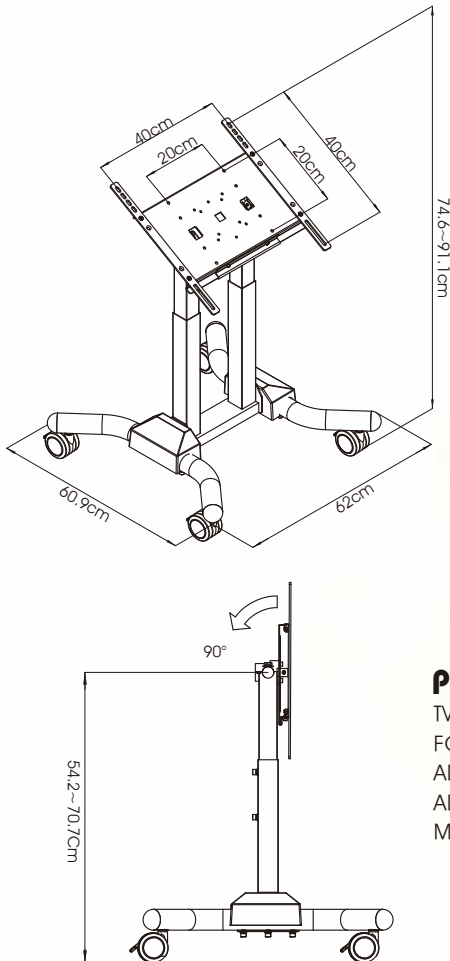

**PLAB-1041**

TV SIZE 32"-56"  
 FOR VESA MOUNTING 600 x 400  
 ADJUSTABLE IN HEIGHT  
 ADJUSTABLE TILT 90° UP  
 MAX LOAD CAPACITY 50KGS (110LBS)

**PLAB-1043**

TV SIZE 32"-46"  
 FOR VESA MOUNTING 400 x 400  
 ADJUSTABLE IN HEIGHT  
 ADJUSTABLE TILT 90° UP  
 MAX LOAD CAPACITY 40KGS (88LBS)